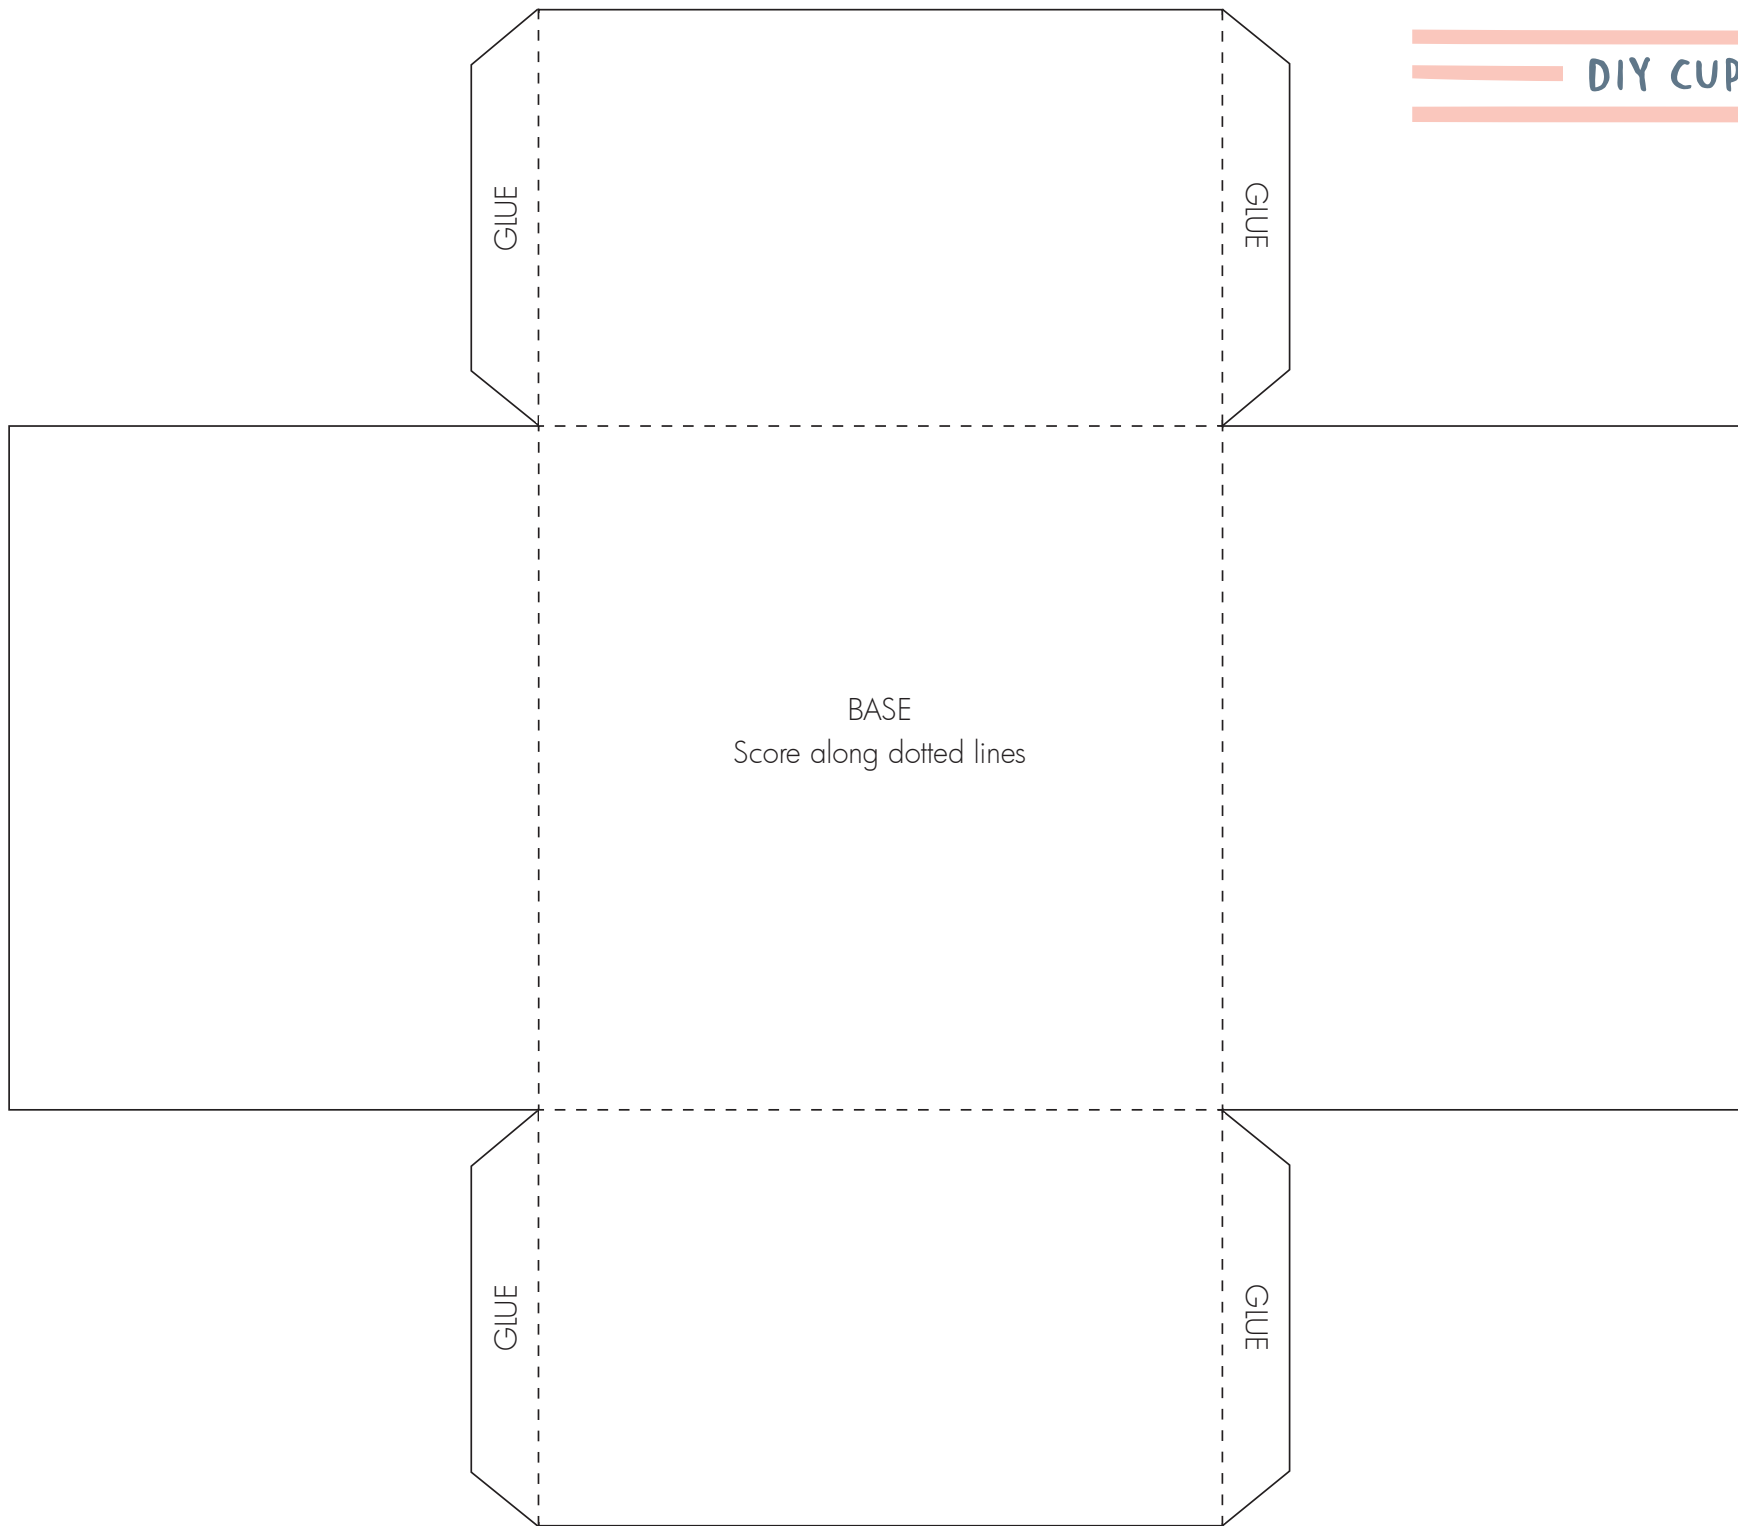

DIY CUPCAKE BOX

STICKER  
Cut along blue line

DIY CUPCAKE BOX

BASE  
Score along dotted lines

GLUE

GLUE

GLUE

GLUE